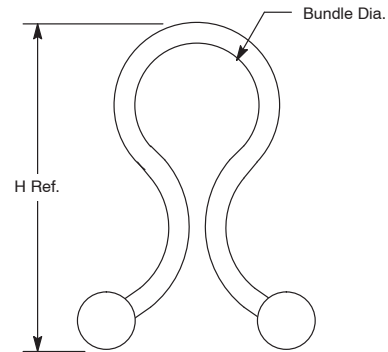

Twist Locks, Standard

Features

- Fast, Economical Way to Securely Position and Hold Wire, Cable, or Tubing
- A Single Twist Locks or Unlocks the Bundle for Ease of Use
- Tough, Resilient, Natural Nylon 6/6 Molded Construction

TL-01

Standard Twist Locks

	NTE Type No.	Description	H Ref.	Bundle Dia.		Qty. per Bag	Diag No.
				Min	Max		
NEW	04-TL19	3/8" Lock	1.080 / 27.4	.300 / 7.62	.400 / 10.2	25	TL-01
NEW	04-TL29	1/2" Lock	1.200 / 30.5	.400 / 10.2	.500 / 12.7	25	TL-01
NEW	04-TL39	5/8" Lock	1.260 / 32.0	.550 / 13.9	.650 / 16.5	25	TL-01
NEW	04-TL49	3/4" Lock	1.550 / 39.4	.700 / 17.8	.800 / 20.3	25	TL-01
NEW	04-TL59	1 1/8" Lock	2.170 / 55.1	1.200 / 30.5	1.300 / 33.0	25	TL-01
NEW	04-TL69	1 3/8" Lock	2.670 / 67.8	1.450 / 36.8	1.550 / 39.4	25	TL-01
NEW	04-TL79	1 1/2" Lock	2.930 / 74.4	1.550 / 39.4	1.650 / 41.9	25	TL-01

Twist Locks, Supports w/Adhesive

Features

- Twist Lock Supports on an Adhesive Base
- Fast, Economical Way to Securely Position and Hold Wire, Cable, or Tubing
- A Single Twist Locks or Unlocks the Bundle for Ease of Use
- Tough, Resilient, Natural Nylon 6/6 Molded Construction

Twist Locks, Label

Features

- Integral Label Area for Writing
- Permanent Ink Pens, Felt Tip Pens, Pressure-Sensitive Adhesive Label, or Post-it® Notes can be used
- Fast, Economical Way to Securely Position and Hold Wire, Cable, or Tubing
- A Single Twist Locks or Unlocks the Bundle for Ease of Use
- Tough, Resilient, Natural Nylon 6/6 Molded Construction