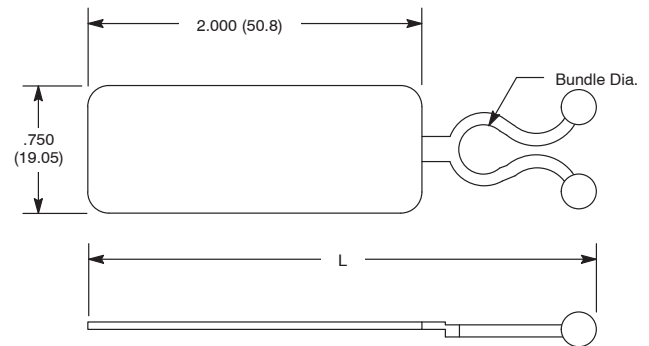

TL-03

Twist Locks with Label

	NTE Type No.	Description	L	Max. Bundle Dia.	Qty. per Bag	Diag No.
NEW	04-LTL19	1/4" Lock	3.094 / 78.59	.250 / 6.35	25	TL-03
NEW	04-LTL29	3/8" Lock	3.281 / 83.34	.375 / 9.53	25	TL-03