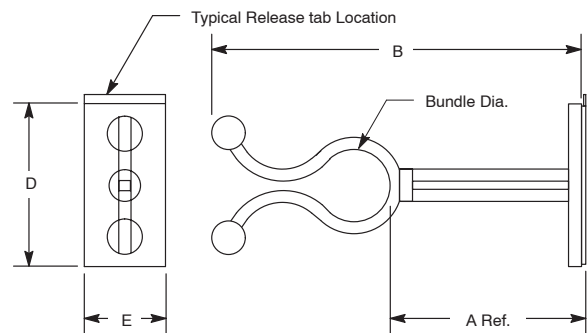

TL-01

Standard Twist Locks

	NTE Type No.	Description	H Ref.	Bundle Dia.		Qty. per Bag	Diag No.
				Min	Max		
NEW	04-TL19	3/8" Lock	1.080 / 27.4	.300 / 7.62	.400 / 10.2	25	TL-01
NEW	04-TL29	1/2" Lock	1.200 / 30.5	.400 / 10.2	.500 / 12.7	25	TL-01
NEW	04-TL39	5/8" Lock	1.260 / 32.0	.550 / 13.9	.650 / 16.5	25	TL-01
NEW	04-TL49	3/4" Lock	1.550 / 39.4	.700 / 17.8	.800 / 20.3	25	TL-01
NEW	04-TL59	1 1/8" Lock	2.170 / 55.1	1.200 / 30.5	1.300 / 33.0	25	TL-01
NEW	04-TL69	1 3/8" Lock	2.670 / 67.8	1.450 / 36.8	1.550 / 39.4	25	TL-01
NEW	04-TL79	1 1/2" Lock	2.930 / 74.4	1.550 / 39.4	1.650 / 41.9	25	TL-01

Twist Locks, Supports w/Adhesive

Features

- Twist Lock Supports on an Adhesive Base
- Fast, Economical Way to Securely Position and Hold Wire, Cable, or Tubing
- A Single Twist Locks or Unlocks the Bundle for Ease of Use
- Tough, Resilient, Natural Nylon 6/6 Molded Construction

TL-02

Twist Lock Supports on Adhesive Base

	NTE Type No.	Description	A Ref.	B	D	E	Max Bundle Dia.	Qty. per Bag	Diag No.
NEW	04-TLS19	.450 Lock	1.070 / 27.18	2.149 / 54.58	1.000 / 25.4	1.000 / 25.4	.450 / 11.43	10	TL-02
NEW	04-TLS29	.450 Lock	.190 / 4.83	1.230 / 31.24	1.000 / 25.4	.520 / 13.21	.450 / 11.43	10	TL-02
NEW	04-TLS39	.580 Lock	.190 / 4.83	1.400 / 35.56	.870 / 22.1	.520 / 13.21	.580 / 14.73	10	TL-02

Twist Locks, Label

Features

- Integral Label Area for Writing
- Permanent Ink Pens, Felt Tip Pens, Pressure-Sensitive Adhesive Label, or Post-it® Notes can be used
- Fast, Economical Way to Securely Position and Hold Wire, Cable, or Tubing
- A Single Twist Locks or Unlocks the Bundle for Ease of Use
- Tough, Resilient, Natural Nylon 6/6 Molded Construction