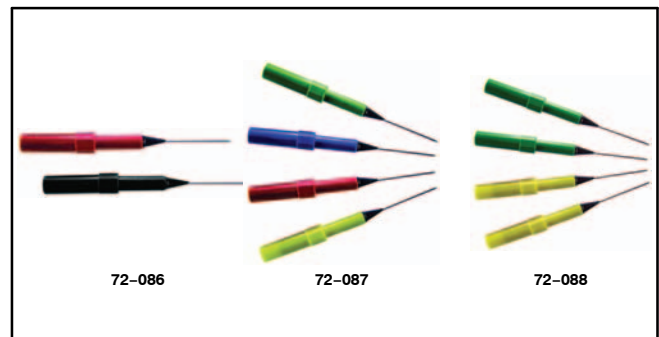

NTE Type No.	Size	Description
72-082	Mini	Each pair of Screw-In Pins has both a male and female contacts. Ideal for use with the 72-072 Multi-Pin Connector Test Lead Kit
72-083	Small	
72-084	Large	
72-101	Medium	

Easy Access Back Probe Replacement Pack

Features

- .028" (0.7mm) OD Back Probe Pins
- Supplied in a Protective Plastic Tube

Description

Perfect for connecting to fuel injectors, MAP and TPS sensors, as well as any weather pack seal type connectors, the modular design of these probes is compatible with any industry-standard, 4mm plug whether shrouded or not.

NTE Type No.	Pack Contains
72-086	1 Red and 1 Black Back Probe. Ideal for use with the 72-073 Automotive Test Lead Kit
72-087	1 Yellow, 1 Red, 1 Blue, and 1 Green Back Probe. Ideal for use with the 72-091 Back Probe Kit
72-088	2 Yellow and 2 Green High Visibility Back Probes. Ideal for use with the 72-092 Back Probe Kit

NEW

NTE Type No.	Contains
72-110	2 Black, 2 Red, 2 Yellow, 2 Green and 2 White Jumper Leads

Multi-Color Insulated Alligator Clip Lead Set

Features

- Overall Length: 17.72" (.450 Meter)
- Clip Jaw Opening: .320" (8.13mm)
- 22 AWG Wire