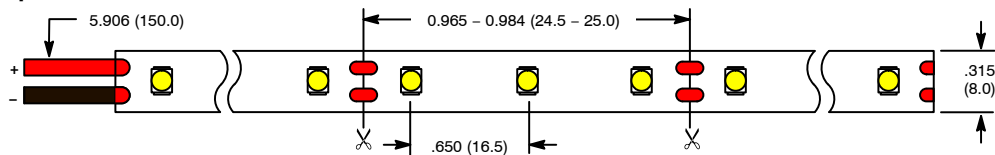

Single Color 2835 Size Flexible LED Strips

Dimensions

300 LEDs per 5m