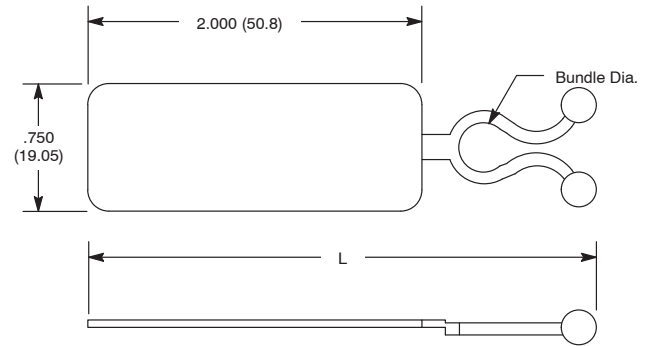

## Features

- Integral Label Area for Writing
- Permanent Ink Pens, Felt Tip Pens, Pressure-Sensitive Adhesive Label, or Post-it® Notes can be used
- Fast, Economical Way to Securely Position and Hold Wire, Cable, or Tubing
- A Single Twist Locks or Unlocks the Bundle for Ease of Use
- Tough, Resilient, Natural Nylon 6/6 Molded Construction

## Twist Locks with Label

	NTE Type No.	Description	L	Max. Bundle Dia.	Qty. per Bag	Diag No.
NEW	04-LTL19	1/4" Lock	3.094 / 78.59	.250 / 6.35	25	TL-03
NEW	04-LTL29	3/8" Lock	3.281 / 83.34	.375 / 9.53	25	TL-03