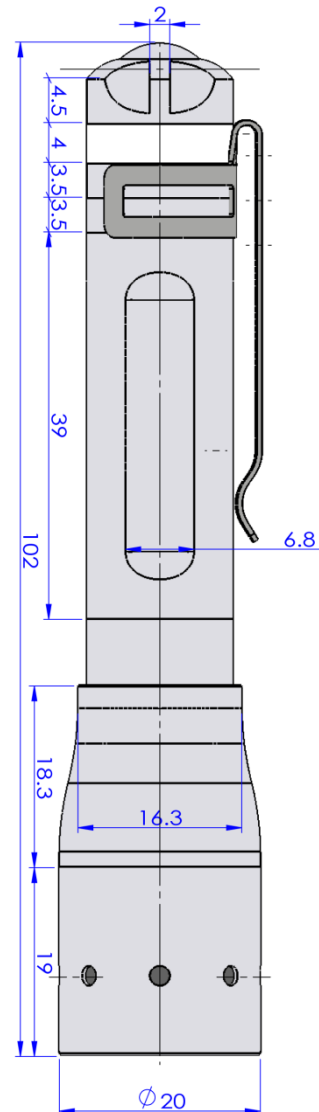

**LED Lenser: P3**

**Model Number: HP8403 or HP8403CP**

**Description:** The P3 is under 4 inches long and about as big around as a pen, making it perfect for a pocket.

**Dimensions:**      **Body Length: 3.95 in**      **Head Diameter: 0.77 in**

**Body Diameter: 0.53 in**

**Weight: 1.6 oz**

**Case material: Aluminum body**

**Lens Type: Focusing**

**Focus System: One-handed Speed-Focus**

**Light Source: LED**

**Beam Color: White**

**On / Off Switch: Tactical style rear switch**

**Max Lumens Output: 13.6 lumens**

**Effective Range: 141 feet**

**Max Wattage Usage: 0.33 watts**

**Battery Type and Quantity: 1 x AAA**

**Working Battery Life: 20 hours**

**Warranty: Lifetime**

**Features:** Power Transformation Technology (PTT), Thermal management, Gold plated contacts

**Included Accessories: NA**

**Optional Accessories: NA**

Above measurements are in mm.