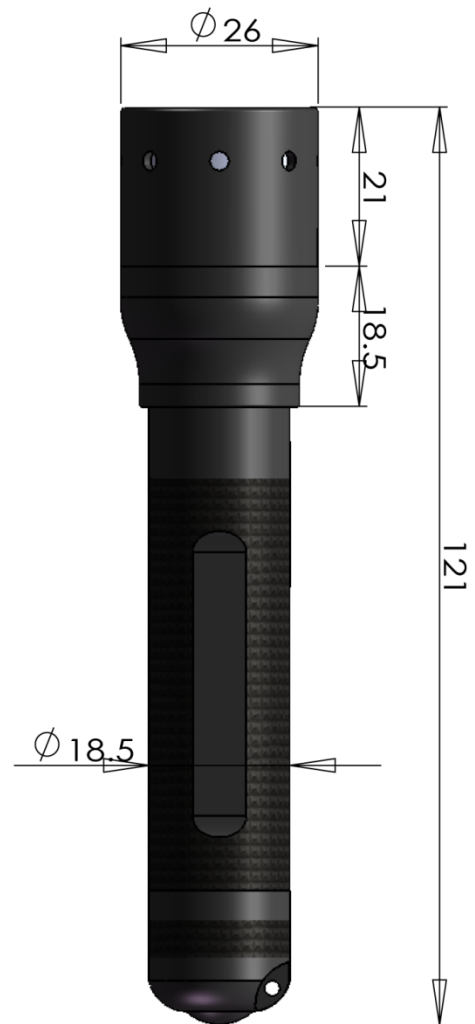

LED Lenser: P5

Model Number: HP8405 or HP8405CP

Description: The P5 offers the best combination of small size and bright light. The PTT technology inside the P5 allows its single AA battery to produce 59 lumens.

Dimensions: **Body Length: 4.75 in** **Head Diameter: 1.0 in**
Body Diameter: 0.75 in

Weight: 3.0 oz

Case material: Aluminum body

Lens Type: Focusing

Focus System: One-handed Speed-Focus

Light Source: LED

Beam Color: White

On / Off Switch: Tactical style rear switch

Max Lumens Output: 59.0 lumens

Effective Range: 305 feet

Max Wattage Usage: 1.01 watts

Battery Type and Quantity: 1 x AA

Working Battery Life: 4.8 hours

Warranty: Lifetime

Features: Power Transformation Technology (PTT), Thermal management, Gold plated contacts

Included Accessories: Sheath: TT5717CP

Optional Accessories: NA

Above measurements
are in mm.