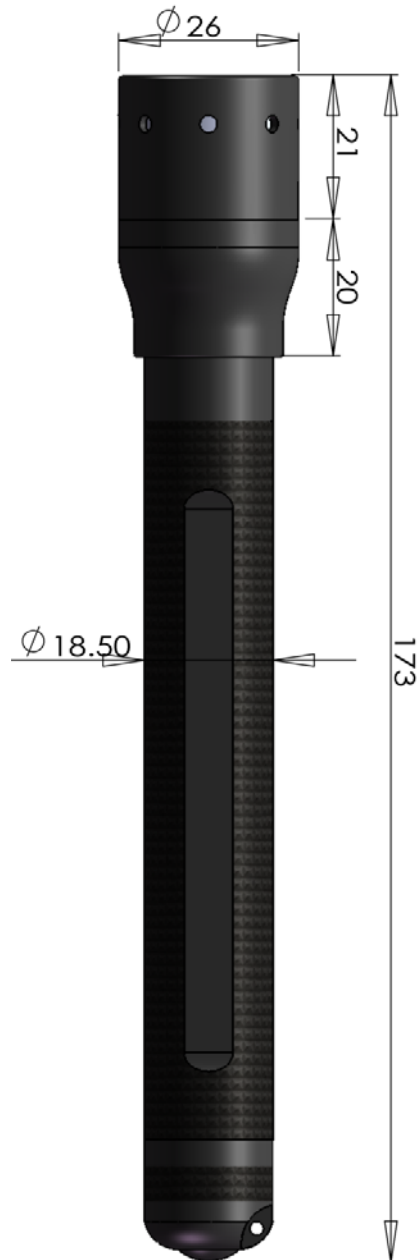

LED Lenser: P6

Model Number: HP8406 or HP8406CP

Description: For those looking for a bright light with a slim profile the P6 is the answer.

Dimensions: **Body Length: 6.75 in** **Head Diameter: 1.0 in**
Body Diameter: 0.75 in

Weight: 4.4 oz

Case material: Aluminum body

Lens Type: Focusing

Focus System: One-handed Speed-Focus

Light Source: LED

Beam Color: White

On / Off Switch: Tactical style rear switch

Max Lumens Output: 78.4 lumens

Effective Range: 150 feet

Max Wattage Usage: 1.4 watts

Battery Type and Quantity: 2 x AA

Working Battery Life: 45.8 hours

Warranty: Lifetime

Features: Thermal management, Gold plated contacts

Included Accessories: Sheath: TT5714CP

Optional Accessories: NA

Above measurements
are in mm.