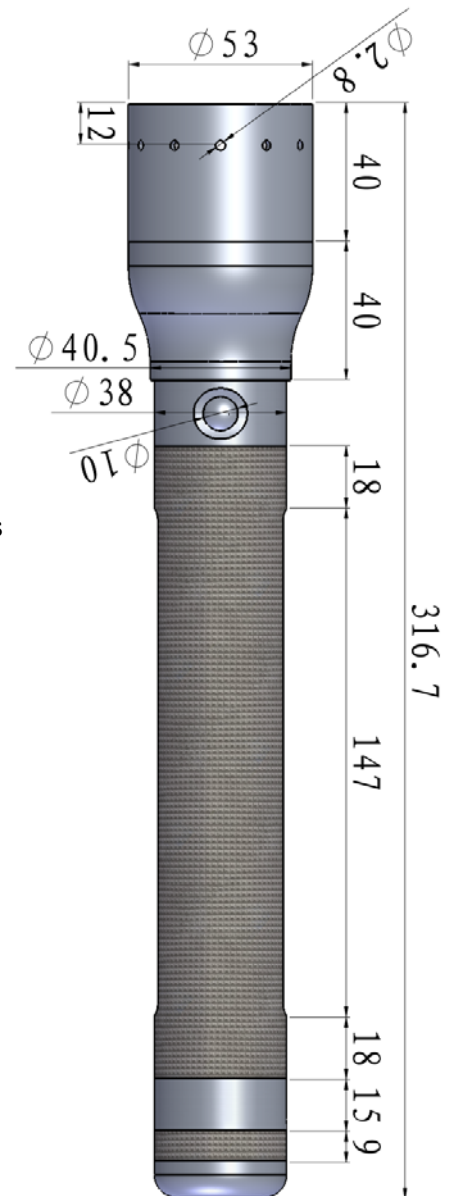

LED Lenser: P17

Model Number: HP8417 or HP8417CP

Description: With over 1728 hours of light from one set of batteries and 188 lumens of focusable light, the P17 will be ready to go when you really need a bright light.

Dimensions: **Body Length: 13.0 in** **Head Diameter: 2.1 in**

Body Diameter: 1.5 in

Weight: 12.4 oz

Case material: Aluminum body

Lens Type: Focusing

Focus System: One-handed Speed-Focus

Light Source: LED

Beam Color: White

On / Off Switch: Three step Quick-Cycle switch function – press for maximum light, click for low light, click again for high

Max Lumens Output: 188.9 lumens

Effective Range: 1087 feet

Max Wattage Usage: 3.83 watts

Battery Type and Quantity: 3 x D

Working Battery Life: 1728 hours

Warranty: Lifetime

Features: Thermal management, Gold plated contacts

Included Accessories: NA

Optional Accessories: NA

Above measurements
are in mm.