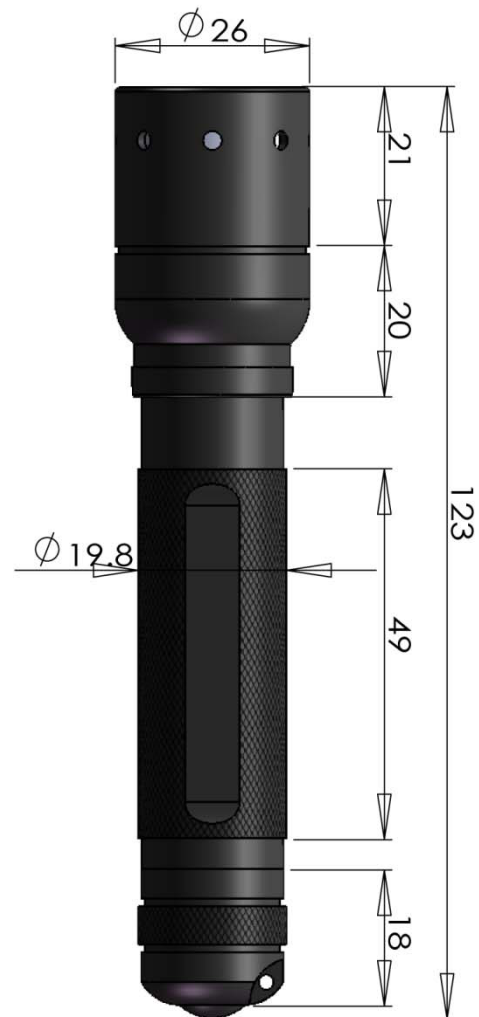

LED Lenser: T5

Model Number: HP8421

Description: Using the same PTT Technology as the P5 and body style of the 7415, but with LED Lenser's new Speed-Focus technology.

Dimensions: **Body Length: 4.75 in** **Head Diameter: 1.0 in**

Body Diameter: 0.75 in

Weight: 3.2 oz

Case material: Aluminum body

Lens Type: Focusing

Focus System: One-handed Speed-Focus

Light Source: LED

Beam Color: White

On / Off Switch: Tactical style rear switch

Max Lumens Output: 59.0 lumens

Effective Range: 305 feet

Max Wattage Usage: 1.01 watts

Battery Type and Quantity: 1 X AA

Working Battery Life: 4.8 hours

Warranty: Lifetime

Features: Power Transformation Technology (PTT), Thermal management, Gold plated contacts

Included Accessories: NA

Optional Accessories: Sheath: TT75716CP

Above measurements are in mm.