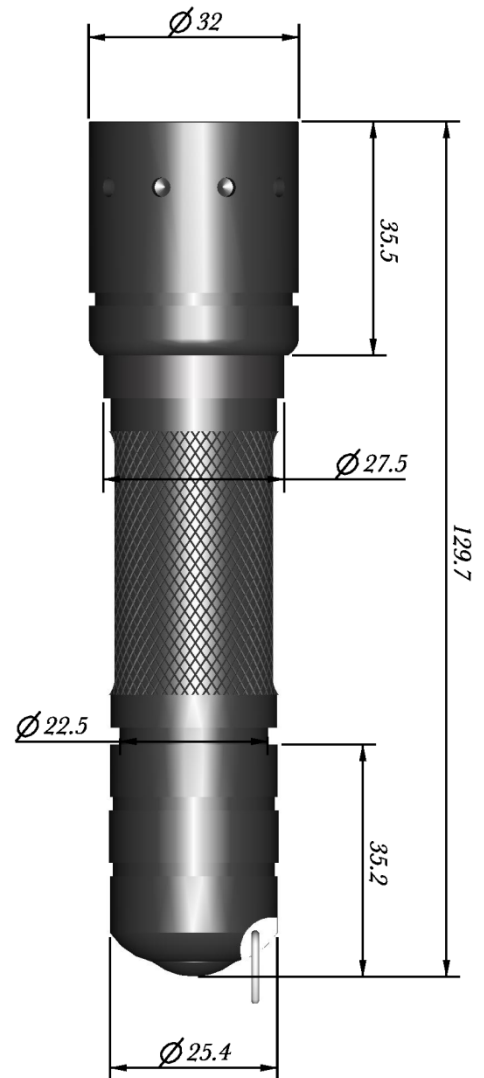

LED Lenser: Strobing Light

Model Number: LL7731STB

Description: With a red LED and a strobing feature, this light can be used to incapacitate and disorient.

Dimensions: **Body Length:** 5.25 in **Head Diameter:** 1.25 in

Body Diameter: 1.0 in

Weight: 4.6 oz

Case material: Aluminum body

Lens Type: Prism Reflector System

Focus System: None

Light Source: LED

Beam Color: Red

On / Off Switch: Strobing tail cap switch

Max Lumens Output: 36.0 lumens

Effective Range: 800 feet

Max Wattage Usage: 1.7 watts

Battery Type and Quantity: 3 x AAA

Working Battery Life: 2 hours

Warranty: Lifetime

Features: Red LED, Thermal management, Gold plated contacts

Included Accessories: NA

Optional Accessories: NA

Above measurements
are in mm.