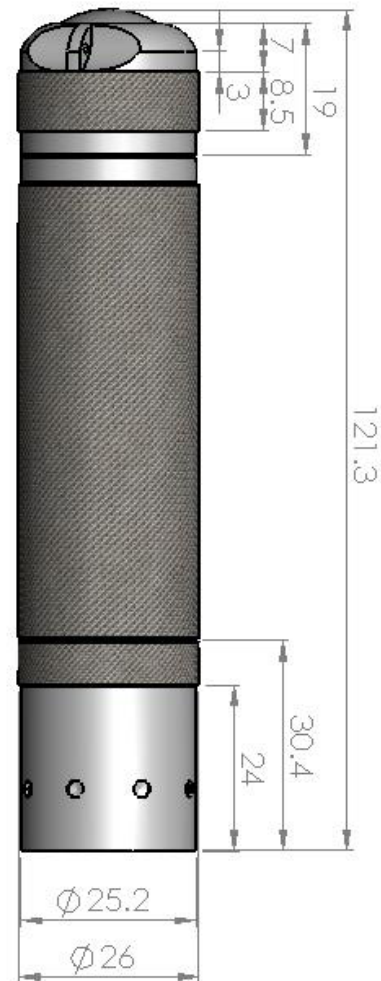

LED Lenser: Focusing Flashlight

Model Number: LL7796

Description: The LED Lenser advanced focus system in the traditional slim tactical casing.

Dimensions: **Body Length:** 4.75 in **Head Diameter:** 1.0 in

Body Diameter: 1.0 in

Weight: 3.5 oz

Case material: Aluminum body

Lens Type: Focusing

Focus System: Twist Focus System

Light Source: LED

Beam Color: White

On / Off Switch: Tactical style rear switch

Max Lumens Output: 60.2 lumens

Effective Range: 410 feet

Max Wattage Usage: 3.43 watts

Battery Type and Quantity: 3 x AAA

Working Battery Life: 84 hours

Warranty: Lifetime

Features: Thermal management, Gold plated contacts

Included Accessories: NA

Optional Accessories: NA

Above measurements
are in mm.