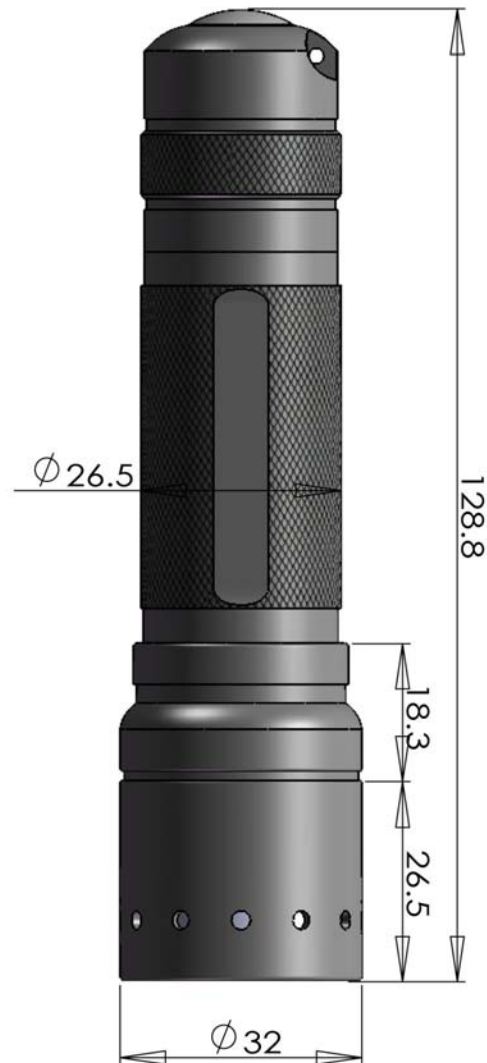

LED Lenser: Tactical Focus Beam

Model Number: TT7438CP

Description: The original LED Lenser light with the twist advanced focus system.

Dimensions: **Body Length:** 5.0 in **Head Diameter:** 1.25 in
Body Diameter: 1.0 in

Weight: 5.6 oz

Case material: Aluminum body

Lens Type: Focusing

Focus System: Twist Focus System

Light Source: LED

Beam Color: White

On / Off Switch: Tactical style rear switch

Max Lumens Output: 83.0 lumens

Effective Range: 295 feet

Max Wattage Usage: 4.0 watts

Battery Type and Quantity: 3 x AAA

Working Battery Life: 100 hours

Warranty: Lifetime

Features: Thermal management, Gold plated contacts

Included Accessories: NA

Optional Accessories: Sheaths: TT2001CP, TT2026CP, TT2027CP
or TT5451CP

Above measurements
are in mm.