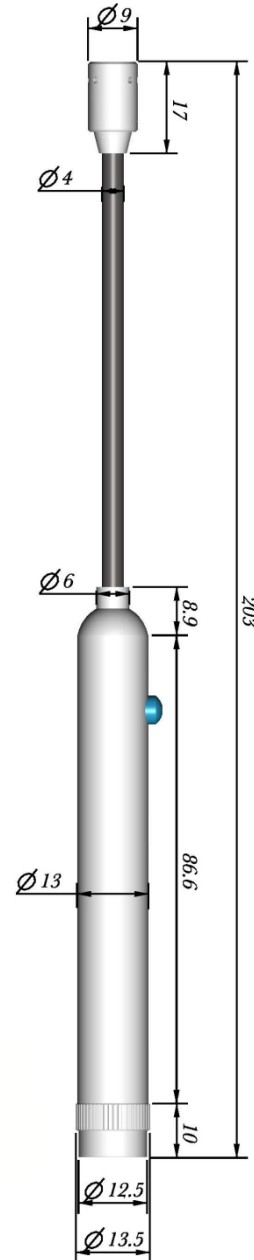

**LED Lenser:** Medium Flex Light

**Model Number:** TT583BLCP

**Description:** Same great flex neck as the small, with increased length.

**Dimensions:**            **Body Length:** 3.7 in    **Head Diameter:** 0.4 in

**Body Diameter:** 0.5 in

**Weight:** 4.2 oz

**Case material:** Brass Body

**Lens Type:** Crystal Reflector Tube System

**Focus System:** None

**Light Source:** LED

**Beam Color:** White

**On / Off Switch:** Button Switch

**Max Lumens Output:** 8.5 lumens

**Effective Range:** NA feet

**Max Wattage Usage:** 0.24 watts

**Battery Type and Quantity:** 1 x AAA

**Working Battery Life:** 11 hours

**Warranty:** Lifetime

**Features:** Flex neck length: 7.2 in, Pocket clip, Thermal management, Gold plated contacts

**Included Accessories:** NA

**Optional Accessories:** NA

Above measurements  
are in mm.