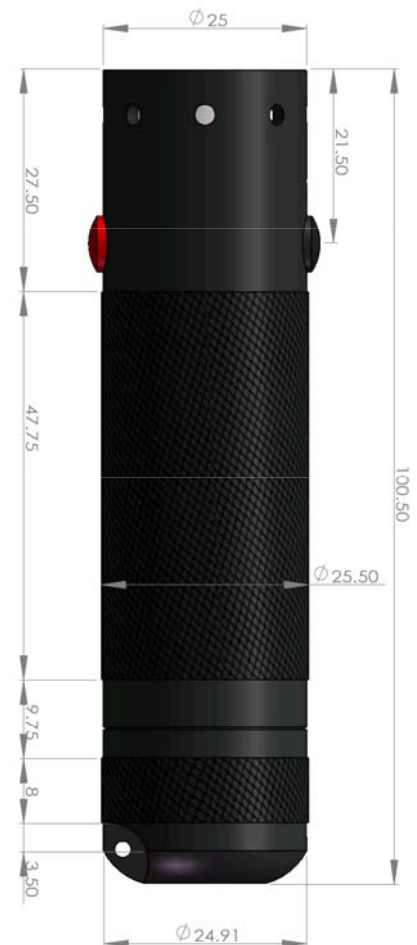

LED Lenser: Dual Color - Red and White

Model Number: TT7736DCP

Description: With separate switches for five white LEDs or one red LED, the 7736D has you covered as a regular flashlight or as a low light red LED. The red LED will not affect night vision, so when you turn it off you will still be able to see in the dark.

Dimensions: **Body Length:** 3.7 in **Head Diameter:** 1.0 in
Body Diameter: 1.0 in

Weight: 3.4 oz

Case material: Aluminum body

Lens Type: Cloverleaf six reflector system

Focus System: None

Light Source: LED

Beam Color: White and Red

On / Off Switch: Dual Switch System

Max Lumens Output: 100.0 lumens

Effective Range: 190 feet

Max Wattage Usage: 2.28 watts

Battery Type and Quantity: 3 x AAA

Working Battery Life: 74 hours

Warranty: Lifetime

Features: 3 red LED and 3 white LED, Thermal management,

Gold plated contacts

Included Accessories: Sheath and lanyard

Optional Accessories: Sheaths: TT2002CP or TT2009CP

Above measurements are in mm.