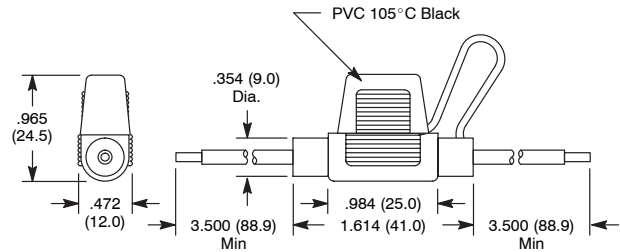

Auto In-Line Mini Fuse Holder

Specifications:

- For ATM Equivalent Miniature Blade Type Automotive Fuses
- Rating:
  - 74-IFHMA15: 15A / 32VDC
  - 74-IFHMA30: 30A / 32VDC
- Red Wire Leads w/Cut Ends
  - 74-IFHMA15: 16 AWG
  - 74-IFHMA30: 12 AWG
- Body Material: PVC (T 105°C)
- Non Polarity Limited

FA-08