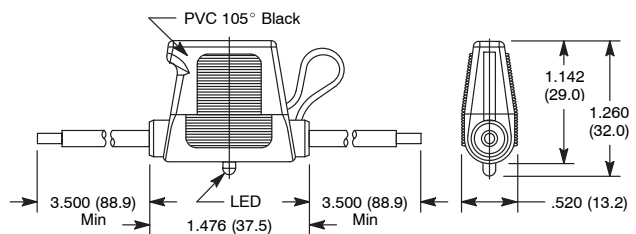

Auto In-Line Mini Fuse Holder

Specifications:

- For ATM Equivalent Miniature Blade Type Automotive Fuses
- Rating:
  - 74-IFHMA15: 15A / 32VDC
  - 74-IFHMA30: 30A / 32VDC
- Red Wire Leads w/Cut Ends
  - 74-IFHMA15: 16 AWG
  - 74-IFHMA30: 12 AWG
- Body Material: PVC (T 105°C)
- Non Polarity Limited

FA-08

Auto In-Line Mini Fuse Holder w/LED Warning Light

Specifications:

- For ATM Equivalent Miniature Blade Type Automotive Fuses
- Rating:
  - 74-IFHMAL15: 15A / 12/24VDC
  - 74-IFHMAL30: 30A / 12/24VDC
- Red Wire Leads w/Cut Ends
  - 74-IFHMAL15: 16 AWG
  - 74-IFHMAL30: 12 AWG
- Body Material: PVC (T 105°C)
- LED Warning Light when Fuse is Burned
- Waterproof
- Non Polarity Limited

FA-09