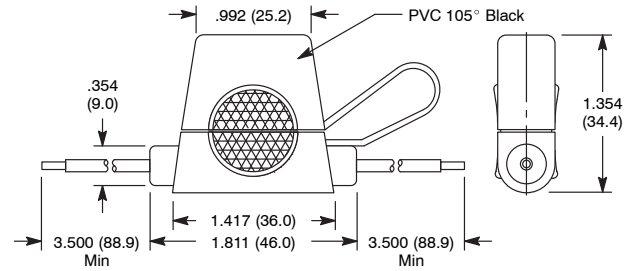

Auto In-Line Fuse Holder

Specifications:

- For ATC Equivalent Clip Type Automotive Fuses
- Rating:
  - 74-IFHA15: 15A / 32VDC
  - 74-IFHA30: 30A / 32VDC
- Red Wire Leads w/Cut Ends
  - 74-IFHA15: 16 AWG
  - 74-IFHA30: 12 AWG
- Body Material: PVC (T 105°C)
- Non Polarity Limited

FA-10

Auto In-Line Fuse Holder w/LED Warning Light

Specifications:

- For ATC Equivalent Clip Type Automotive Fuses
- Rating:
  - 74-IFHAL15: 15A / 12/24VDC
  - 74-IFHAL30: 30A / 12/24VDC
- Red Wire Leads w/Cut Ends
  - 74-IFHAL15: 16 AWG
  - 74-IFHAL30: 12 AWG
- Body Material: PVC (T 105°C)
- LED Warning Light when Fuse is Burned
- Waterproof
- Non Polarity Limited