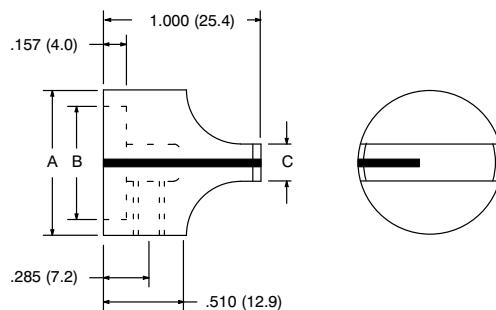

## Features

- .750" Dia. type
- Push-to-Turn type eliminates accidental revolution
- Saw cut indicator line located on skirt
- Single 4-40 set screw
- Available in natural aluminum (clear) or black
- Available in matte finish

## Knob - Machined Aluminum, Push-to-Turn Type

K5

KILO No.	NTE Part No.	Dimensions in inches (mm)				Shaft Dia.	Finish
		Diameter (A)	B	C			
NEW DDSPT-75-3-6	504-0060	.750 (19.05)	.590 (15.0)	1.113 (28.27)	.125 (3.2)	Clear Matte	
NEW DDSPT-75-4-6	504-0061	.750 (19.05)	.590 (15.0)	1.113 (28.27)	.125 (3.2)	Black Matte	
NEW DDSPT-75-3-5	504-0062	.750 (19.05)	.590 (15.0)	1.113 (28.27)	.250 (6.35)	Clear Matte	
NEW DDSPT-75-4-5	504-0063	.750 (19.05)	.590 (15.0)	1.113 (28.27)	.250 (6.35)	Black Matte	
NEW DDSPT-75-3-6mm	504-0064	.750 (19.05)	.590 (15.0)	1.113 (28.27)	.236 (6.0)	Clear Matte	
NEW DDSPT-75-4-6mm	504-0065	.750 (19.05)	.590 (15.0)	1.113 (28.27)	.250 (6.35)	Black Matte	

## Features

- .500", .750", and .925" Dia. types
- Available in natural aluminum (clear) or black
- Available in matte or gloss finish

## Knob - Machined Aluminum

K4

KILO No.	NTE Part No.	Dimensions in inches (mm)				Shaft Dia.	Finish
		Diameter (A)	B	C			
HD-50-1-6	504-0045	.500 (12.7)	.375 (9.3)	.125 (3.2)	.125 (3.2)	Clear Gloss	
HD-50-2-6	504-0046	.500 (12.7)	.375 (9.3)	.125 (3.2)	.125 (3.2)	Black Gloss	
HD-50-4-5	504-0047	.500 (12.7)	.375 (9.3)	.125 (3.2)	.250 (6.35)	Black Matte	
HD-50-4-6	504-0048	.500 (12.7)	.375 (9.3)	.125 (3.2)	.125 (3.2)	Black Matte	
HD-75-2-5	504-0049	.750 (19.05)	.590 (15.0)	.187 (4.7)	.250 (6.35)	Black Gloss	
HD-75-2-6	504-0050	.750 (19.05)	.590 (15.0)	.187 (4.7)	.125 (3.2)	Black Gloss	
HD-75-4-5	504-0051	.750 (19.05)	.590 (15.0)	.187 (4.7)	.250 (6.35)	Black Matte	
HD-90-1-5	504-0052	.925 (23.5)	.708 (17.9)	.250 (6.35)	.250 (6.35)	Clear Gloss	
HD-90-2-5	504-0053	.925 (23.5)	.708 (17.9)	.250 (6.35)	.250 (6.35)	Black Gloss	
HD-90-4-5	504-0054	.925 (23.5)	.708 (17.9)	.250 (6.35)	.250 (6.35)	Black Matte	