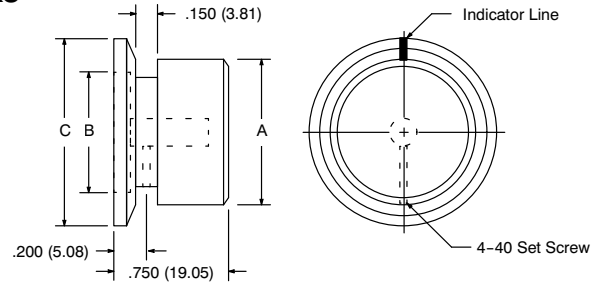

## Features

- .750" Dia. type
- Push-to-Turn type eliminates accidental revolution
- Saw cut indicator line located on skirt
- Single 4-40 set screw
- Available in natural aluminum (clear) or black
- Available in matte finish

## Knob - Machined Aluminum, Push-to-Turn Type

K5

KILO No.	NTE Part No.	Dimensions in inches (mm)				Shaft Dia.	Finish
		Diameter (A)	B	C			
NEW DDSPT-75-3-6	504-0060	.750 (19.05)	.590 (15.0)	1.113 (28.27)	.125 (3.2)	Clear Matte	
NEW DDSPT-75-4-6	504-0061	.750 (19.05)	.590 (15.0)	1.113 (28.27)	.125 (3.2)	Black Matte	
NEW DDSPT-75-3-5	504-0062	.750 (19.05)	.590 (15.0)	1.113 (28.27)	.250 (6.35)	Clear Matte	
NEW DDSPT-75-4-5	504-0063	.750 (19.05)	.590 (15.0)	1.113 (28.27)	.250 (6.35)	Black Matte	
NEW DDSPT-75-3-6mm	504-0064	.750 (19.05)	.590 (15.0)	1.113 (28.27)	.236 (6.0)	Clear Matte	
NEW DDSPT-75-4-6mm	504-0065	.750 (19.05)	.590 (15.0)	1.113 (28.27)	.250 (6.35)	Black Matte	

## Features

- .500", .750", and .925" Dia. types
- Available in natural aluminum (clear) or black
- Available in matte or gloss finish

## Knob - Machined Aluminum

K4

KILO No.	NTE Part No.	Dimensions in inches (mm)				Shaft Dia.	Finish
		Diameter (A)	B	C			
HD-50-1-6	504-0045	.500 (12.7)	.375 (9.3)	.125 (3.2)	.125 (3.2)	Clear Gloss	
HD-50-2-6	504-0046	.500 (12.7)	.375 (9.3)	.125 (3.2)	.125 (3.2)	Black Gloss	
HD-50-4-5	504-0047	.500 (12.7)	.375 (9.3)	.125 (3.2)	.250 (6.35)	Black Matte	
HD-50-4-6	504-0048	.500 (12.7)	.375 (9.3)	.125 (3.2)	.125 (3.2)	Black Matte	
HD-75-2-5	504-0049	.750 (19.05)	.590 (15.0)	.187 (4.7)	.250 (6.35)	Black Gloss	
HD-75-2-6	504-0050	.750 (19.05)	.590 (15.0)	.187 (4.7)	.125 (3.2)	Black Gloss	
HD-75-4-5	504-0051	.750 (19.05)	.590 (15.0)	.187 (4.7)	.250 (6.35)	Black Matte	
HD-90-1-5	504-0052	.925 (23.5)	.708 (17.9)	.250 (6.35)	.250 (6.35)	Clear Gloss	
HD-90-2-5	504-0053	.925 (23.5)	.708 (17.9)	.250 (6.35)	.250 (6.35)	Black Gloss	
HD-90-4-5	504-0054	.925 (23.5)	.708 (17.9)	.250 (6.35)	.250 (6.35)	Black Matte	