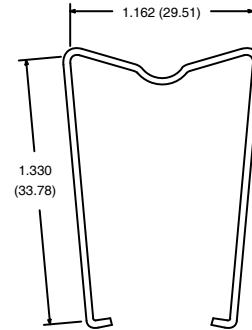

## Hold Down Clip

For use with the following sockets:

- R95-108
- R95-109