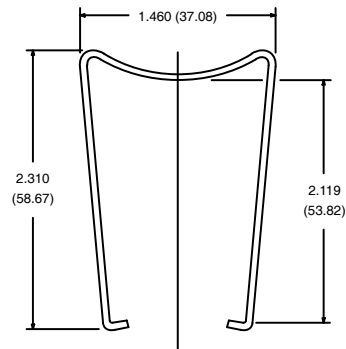

R95-020

Hold Down Clip

For use with the following sockets:

- R95-116
- R95-123
- R95-124