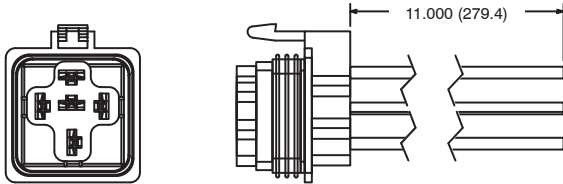

Accessories

R95-191

Features

- For Weatherproof R51 Series Relays
- 18 AWG Coil and 14 AWG Contacts
- 11 Inch Wire Leads

5-Pin Weatherproof Automotive Socket w/Wire Leads

RLY9009

For use with the following sockets:

- R95-132
- R95-133

Hold Down Clip

RLY9010

For use with the following sockets:

- R95-101
- R95-102
- R95-104
- R95-113
- R95-114
- R95-115
- R95-116
- R95-117
- R95-118
- R95-119
- R95-123
- R95-124
- R95-156
- R95-159