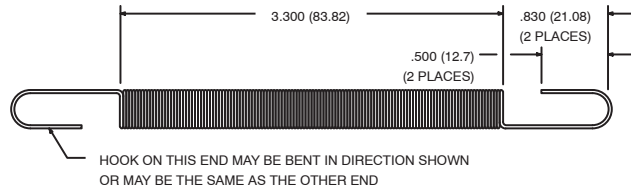

Accessories

R95-191

Features

- For Weatherproof R51 Series Relays
- 18 AWG Coil and 14 AWG Contacts
- 11 Inch Wire Leads

5-Pin Weatherproof Automotive Socket w/Wire Leads

RLY9009

For use with the following sockets:

- R95-132
- R95-133

Hold Down Clip

RLY9010

For use with the following sockets:

- R95-101
- R95-102
- R95-104
- R95-113
- R95-114
- R95-115
- R95-116
- R95-117
- R95-118
- R95-119
- R95-123
- R95-124
- R95-156
- R95-159

Hold Down Spring

RLY9011

For use with the following sockets:

- RLY9134
- RLY9135

Hold Down Clip