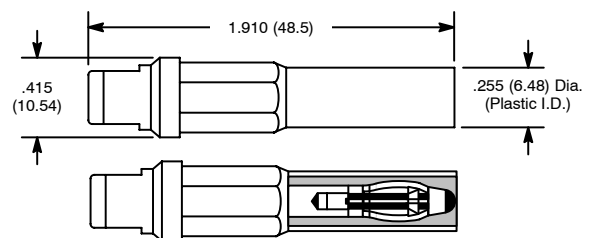

Right Angle Plug, 4mm

Features

- Accepts Cable up to .177" (4.5mm) Dia.
- Standard Colors: Black, Red

NTE Type No.	Color	Diag No.
72-063	Black	TL-024
72-064	Red	TL-024

TL-024

Specifications

IEC 1010 Rating: 1000V CAT3 20 Amps

In Line Socket, 4mm

Features

- Accepts Cable up to .177" (4.5mm) Dia.
- Standard Colors: Black, Red

NTE Type No.	Color	Diag No.
72-035	Black	TL-025
72-036	Red	TL-025

TL-025

Specifications

IEC 1010 Rating: 1000V CAT3 20 Amps

Cable Mountable Shrouded Banana Plug, 4mm

Features

- Nickel-Plated Brass Banana Plug with Nylon Insulator
- Allows For Quick and Easy Termination to Insulated Wire
- Standard Colors: Black, Red

NTE Type No.	Color	Diag No.
72-179-0	Black	TL-029
72-179-2	Red	TL-029

TL-029

Specifications

IEC 1010 Rating: 1000V CAT3, 1500V CAT2, 20 Amps

NEW
NEW

Insulated Banana Coupler, 4mm

Features

- Nickel-Plated Brass Banana Plug with Nylon Insulator
- Mates with All Shrouded, Unshrouded and Retractable 4mm Banana Plugs
- Standard Colors: Black, Red