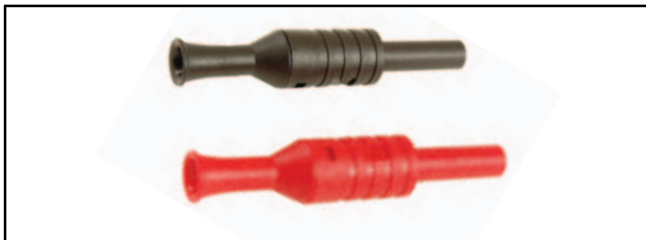

Stackable Plug, 4mm

Features

- Accepts Cable up to .177" (4.5mm) Dia.
- Standard Colors: Black, Red

NTE Type No.	Color	Diag No.
72-061	Black	TL-023
72-062	Red	TL-023

TL-023

Specifications

IEC 1010 Rating: 1000V CAT3 20 Amps

Right Angle Plug, 4mm

Features

- Accepts Cable up to .177" (4.5mm) Dia.
- Standard Colors: Black, Red

NTE Type No.	Color	Diag No.
72-063	Black	TL-024
72-064	Red	TL-024

TL-024

Specifications

IEC 1010 Rating: 1000V CAT3 20 Amps

In Line Socket, 4mm

Features

- Accepts Cable up to .177" (4.5mm) Dia.
- Standard Colors: Black, Red

NTE Type No.	Color	Diag No.
72-035	Black	TL-025
72-036	Red	TL-025

TL-025

Specifications

IEC 1010 Rating: 1000V CAT3 20 Amps

Cable Mountable Shrouded Banana Plug, 4mm

Features

- Nickel-Plated Brass Banana Plug with Nylon Insulator
- Allows For Quick and Easy Termination to Insulated Wire
- Standard Colors: Black, Red

NTE Type No.	Color	Diag No.
72-179-0	Black	TL-029
72-179-2	Red	TL-029