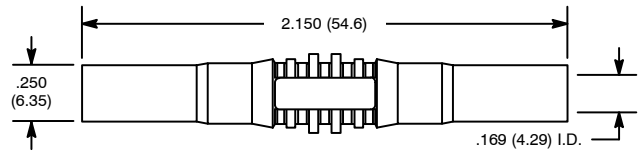

TL-030

Specifications

IEC 1010 Rating: 1000V, 15 Amps

NTE Type No.	Color	Diag No.
72-182-0	Black	TL-030
72-182-2	Red	TL-030

NEW

NEW