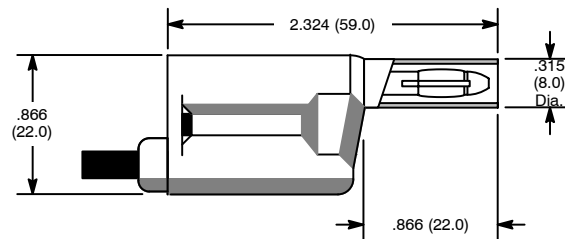

Stackable Plug, 4mm

Features

- Accepts Cable up to .177" (4.5mm) Dia.
- Standard Colors: Black, Red

NTE Type No.	Color	Diag No.
72-061	Black	TL-023
72-062	Red	TL-023

TL-023

Specifications

IEC 1010 Rating: 1000V CAT3 20 Amps

Right Angle Plug, 4mm

Features

- Accepts Cable up to .177" (4.5mm) Dia.
- Standard Colors: Black, Red

NTE Type No.	Color	Diag No.
72-063	Black	TL-024
72-064	Red	TL-024

TL-024

Specifications

IEC 1010 Rating: 1000V CAT3 20 Amps

In Line Socket, 4mm

Features

- Accepts Cable up to .177" (4.5mm) Dia.
- Standard Colors: Black, Red

NTE Type No.	Color	Diag No.
72-035	Black	TL-025
72-036	Red	TL-025

TL-025

Specifications

IEC 1010 Rating: 1000V CAT3 20 Amps