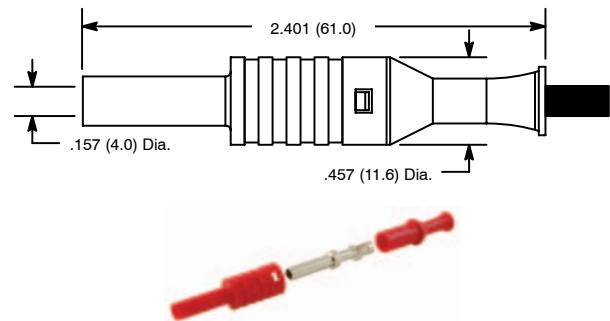

Right Angle Plug, 4mm

Features

- Accepts Cable up to .177" (4.5mm) Dia.
- Standard Colors: Black, Red

NTE Type No.	Color	Diag No.
72-063	Black	TL-024
72-064	Red	TL-024

TL-024

Specifications

IEC 1010 Rating: 1000V CAT3 20 Amps

In Line Socket, 4mm

Features

- Accepts Cable up to .177" (4.5mm) Dia.
- Standard Colors: Black, Red

NTE Type No.	Color	Diag No.
72-035	Black	TL-025
72-036	Red	TL-025

TL-025

Specifications

IEC 1010 Rating: 1000V CAT3 20 Amps

Cable Mountable Shrouded Banana Plug, 4mm

Features

- Nickel-Plated Brass Banana Plug with Nylon Insulator
- Allows For Quick and Easy Termination to Insulated Wire
- Standard Colors: Black, Red

NTE Type No.	Color	Diag No.
72-179-0	Black	TL-029
72-179-2	Red	TL-029

TL-029

Specifications

IEC 1010 Rating: 1000V CAT3, 1500V CAT2, 20 Amps

NEW
NEW

Insulated Banana Coupler, 4mm

Features

- Nickel-Plated Brass Banana Plug with Nylon Insulator
- Mates with All Shrouded, Unshrouded and Retractable 4mm Banana Plugs
- Standard Colors: Black, Red