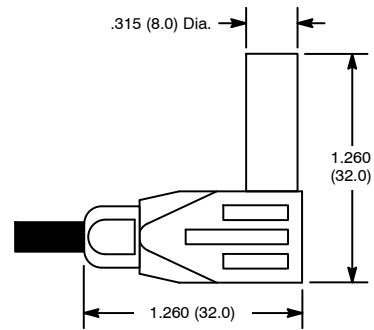

Stackable Plug, 4mm

Features

- Accepts Cable up to .177" (4.5mm) Dia.
- Standard Colors: Black, Red

NTE Type No.	Color	Diag No.
72-061	Black	TL-023
72-062	Red	TL-023

TL-023

Specifications

IEC 1010 Rating: 1000V CAT3 20 Amps

Right Angle Plug, 4mm

Features

- Accepts Cable up to .177" (4.5mm) Dia.
- Standard Colors: Black, Red

NTE Type No.	Color	Diag No.
72-063	Black	TL-024
72-064	Red	TL-024

TL-024

Specifications

IEC 1010 Rating: 1000V CAT3 20 Amps

In Line Socket, 4mm

Features

- Accepts Cable up to .177" (4.5mm) Dia.
- Standard Colors: Black, Red

NTE Type No.	Color	Diag No.
72-035	Black	TL-025
72-036	Red	TL-025

TL-025

Specifications

IEC 1010 Rating: 1000V CAT3 20 Amps