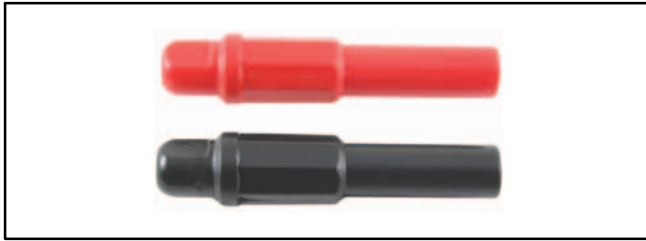

Fixed Shroud Plug, 4mm

Features

- Accepts Cable up to .177" (4.5mm) Dia.
- Standard Colors: Black, Red

NTE Type No.	Color	Diag No.
72-031	Black	TL-021
72-032	Red	TL-021

TL-021

Specifications

IEC 1010 Rating: 1000V CAT3 20 Amps

Shutter Plug, 4mm

Features

- Accepts Cable up to .177" (4.5mm) Dia.
- Standard Colors: Black, Red

NTE Type No.	Color	Diag No.
72-033	Black	TL-022
72-034	Red	TL-022

TL-022

Specifications

IEC 1010 Rating: 1000V CAT3 20 Amps

Stackable Plug, 4mm

Features

- Accepts Cable up to .177" (4.5mm) Dia.
- Standard Colors: Black, Red

NTE Type No.	Color	Diag No.
72-061	Black	TL-023
72-062	Red	TL-023

TL-023

Specifications

IEC 1010 Rating: 1000V CAT3 20 Amps

Right Angle Plug, 4mm

Features

- Accepts Cable up to .177" (4.5mm) Dia.
- Standard Colors: Black, Red

NTE Type No.	Color	Diag No.
72-063	Black	TL-024
72-064	Red	TL-024

TL-024

Specifications

IEC 1010 Rating: 1000V CAT3 20 Amps