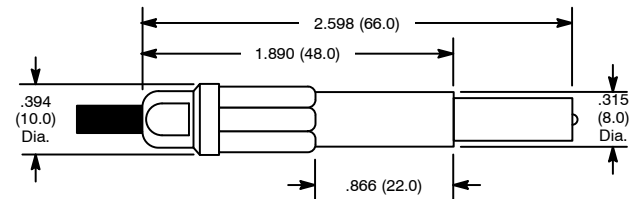

Shutter Plug, 4mm

Features

- Accepts Cable up to .177" (4.5mm) Dia.
- Standard Colors: Black, Red

NTE Type No.	Color	Diag No.
72-033	Black	TL-022
72-034	Red	TL-022

TL-022

Specifications

IEC 1010 Rating: 1000V CAT3 20 Amps

Stackable Plug, 4mm

Features

- Accepts Cable up to .177" (4.5mm) Dia.
- Standard Colors: Black, Red

NTE Type No.	Color	Diag No.
72-061	Black	TL-023
72-062	Red	TL-023

TL-023

Specifications

IEC 1010 Rating: 1000V CAT3 20 Amps

Right Angle Plug, 4mm

Features

- Accepts Cable up to .177" (4.5mm) Dia.
- Standard Colors: Black, Red

NTE Type No.	Color	Diag No.
72-063	Black	TL-024
72-064	Red	TL-024

TL-024

Specifications

IEC 1010 Rating: 1000V CAT3 20 Amps

In Line Socket, 4mm

Features

- Accepts Cable up to .177" (4.5mm) Dia.
- Standard Colors: Black, Red

NTE Type No.	Color	Diag No.
72-035	Black	TL-025
72-036	Red	TL-025

TL-025

Specifications

IEC 1010 Rating: 1000V CAT3 20 Amps