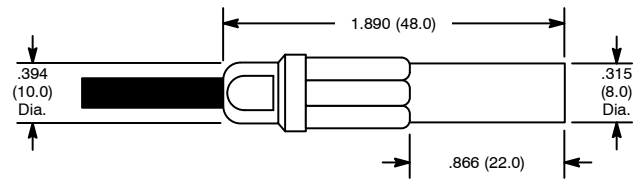

Fixed Shroud Plug, 4mm

Features

- Accepts Cable up to .177" (4.5mm) Dia.
- Standard Colors: Black, Red

NTE Type No.	Color	Diag No.
72-031	Black	TL-021
72-032	Red	TL-021

TL-021

Specifications

IEC 1010 Rating: 1000V CAT3 20 Amps

Shutter Plug, 4mm

Features

- Accepts Cable up to .177" (4.5mm) Dia.
- Standard Colors: Black, Red

NTE Type No.	Color	Diag No.
72-033	Black	TL-022
72-034	Red	TL-022

TL-022

Specifications

IEC 1010 Rating: 1000V CAT3 20 Amps

Stackable Plug, 4mm

Features

- Accepts Cable up to .177" (4.5mm) Dia.
- Standard Colors: Black, Red

NTE Type No.	Color	Diag No.
72-061	Black	TL-023
72-062	Red	TL-023

TL-023

Specifications

IEC 1010 Rating: 1000V CAT3 20 Amps

Right Angle Plug, 4mm

Features

- Accepts Cable up to .177" (4.5mm) Dia.
- Standard Colors: Black, Red

NTE Type No.	Color	Diag No.
72-063	Black	TL-024
72-064	Red	TL-024

TL-024

Specifications

IEC 1010 Rating: 1000V CAT3 20 Amps