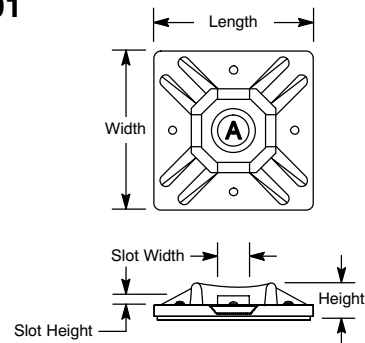

Nylon Mounting Pads

Features

- Patented Stay-n-Place Tab keeps Cable Tie Head from Sliding Down behind Bundle during Vertical Applications and maintains Placement during Horizontal Applications
- Patented Lead-n-Feature Funnels Cable Tie into Position and Countersunk Screw Hole allows Cable Tie to easily Pass Over Screw Head
- 4-Sided Entry and Center Screw Hole Saves Positioning Time

MP-01

Color Code Chart

0	Black	9	Natural
---	-------	---	---------

Rubber Adhesive Mounting Pads

NTE Type No.	Square (in. / mm)	Height (in. / mm)	Slot Height (in. / mm)	Slot Width (in. / mm)	Screw Size	Qty. per Bag	Diag No.
04-MP750x	.740 / 18.79	.190 / 4.82	.050 / 1.27	.200 / 5.08	#4	100	MP-01
04-MP1000x	.990 / 25.14	.200 / 5.08	.060 / 1.52	.200 / 5.08	#6	100	MP-01

Acrylic Adhesive Mounting Pads

NTE Type No.	Square (in. / mm)	Height (in. / mm)	Slot Height (in. / mm)	Slot Width (in. / mm)	Screw Size	Qty. per Bag	Diag No.
04-MPA750x	.740 / 18.79	.190 / 4.82	.050 / 1.27	.200 / 5.08	#4	100	MP-01
04-MPA1000x	.990 / 25.14	.200 / 5.08	.060 / 1.52	.200 / 5.08	#6	100	MP-01

Non-Taped Mounting Pads

NTE Type No.	Square (in. / mm)	Height (in. / mm)	Slot Height (in. / mm)	Slot Width (in. / mm)	Screw Size	Qty. per Bag	Diag No.
04-MP750NTx	.740 / 18.79	.190 / 4.82	.050 / 1.27	.200 / 5.08	#4	100	MP-01
04-MP1000NTx	.990 / 25.14	.200 / 5.08	.060 / 1.52	.200 / 5.08	#6	100	MP-01