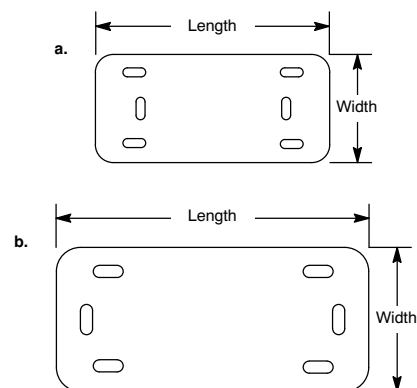

Note 1. Replace "x" in device number with corresponding color code from the "Color Code Chart".

Natural Nylon Identification Plates

Features

- Allows Larger Print when Information and Visibility is Critical
- Increased Surface Area provides Twice the Area as Conventional Identification Cable Ties
- Orientation Variety Apply to Bundle Vertically or Horizontally

IP-01

Identification Plates

NTE Type No.	Length (in. / mm)	Height (in. / mm)	Thickness (in. / mm)	Slot Height (in. / mm)	Slot Width (in. / mm)	Qty. per Bag	Diag No.
04-IDP19	1.570 / 40.0	.787 / 20.0	.039 / 1.0	.080 / 2.03	.180 / 4.57	100	MP-01a
04-IDP29	2.360 / 60.0	.984 / 25.0	.039 / 1.0	.080 / 2.03	.180 / 4.57	100	MP-01b