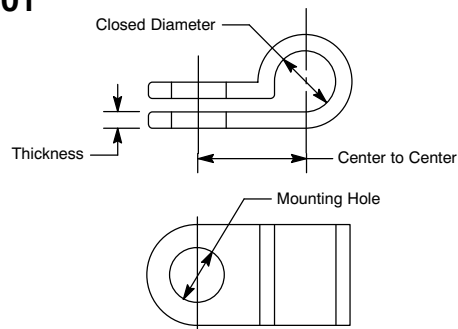

Nylon Cable Clamps

Features

- Designed to Secure the Routing of Cables, Harnesses, and Hoses
- Radius Edges Protect Against Insulation Abrasion and Cutting Hoses
- Quick Alignment is Achieved with Bottom Oval Screw Hole
- Accurate Selection is Made Easy with Clearly Identified Diameter Sizes

CC-01

Color Code Chart

0	Black	9	Natural
---	-------	---	---------

Nylon Cable Clamps (100 per bag)

NTE Type No.	Diameter (in. / mm)	Width (in. / mm)	Thickness (in. / mm)	Center to Center (in. / mm)	Screw Hole (in. / mm)	Diag No.
04-CCL125x	.126 / 3.2	.378 / 9.6	.055 / 1.4	.374 / 9.5	.181 / 4.6	CC-01
04-CCL187x	.189 / 4.8	.378 / 9.6	.055 / 1.4	.413 / 10.5	.181 / 4.6	CC-01
04-CCL250x	.250 / 6.3	.394 / 10.0	.055 / 1.4	.394 / 10.0	.181 / 4.6	CC-01
04-CCL312x	.311 / 7.9	.394 / 10.0	.059 / 1.5	.472 / 12.0	.181 / 4.6	CC-01
04-CCL2375x	.374 / 9.5	.472 / 12.0	.059 / 1.5	.492 / 12.5	.181 / 4.6	CC-01
04-CCL2500x	.500 / 12.7	.472 / 12.0	.059 / 1.5	.598 / 15.2	.181 / 4.6	CC-01
04-CCL2625x	.622 / 15.8	.472 / 12.0	.059 / 1.5	.717 / 18.2	.181 / 4.6	CC-01
04-CCL2750x	.764 / 19.4	.472 / 12.0	.059 / 1.5	.717 / 18.2	.181 / 4.6	CC-01
04-CCL21000x	1.000 / 25.4	.472 / 12.0	.071 / 1.8	.866 / 22.0	.181 / 4.6	CC-01
04-CCL21250x	1.252 / 31.8	.472 / 12.0	.071 / 1.8	1.031 / 26.2	.181 / 4.6	CC-01
04-CCL21500x	1.445 / 36.7	.472 / 12.0	.071 / 1.8	1.181 / 30.0	.181 / 4.6	CC-01