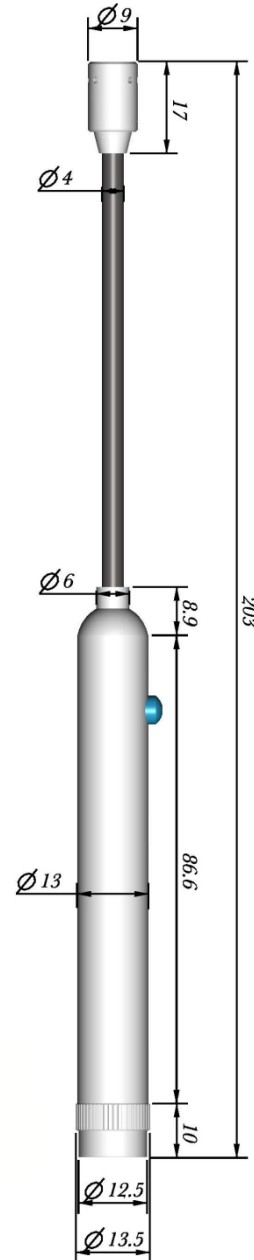

LED Lenser: Medium Flex Light

Model Number: TT583BLCP

Description: Same great flex neck as the small, with increased length.

Dimensions: **Body Length:** 3.7 in **Head Diameter:** 0.4 in

Body Diameter: 0.5 in

Weight: 4.2 oz

Case material: Brass Body

Lens Type: Crystal Reflector Tube System

Focus System: None

Light Source: LED

Beam Color: White

On / Off Switch: Button Switch

Max Lumens Output: 8.5 lumens

Effective Range: NA feet

Max Wattage Usage: 0.24 watts

Battery Type and Quantity: 1 x AAA

Working Battery Life: 11 hours

Warranty: Lifetime

Features: Flex neck length: 7.2 in, Pocket clip, Thermal management, Gold plated contacts

Included Accessories: NA

Optional Accessories: NA

Above measurements
are in mm.