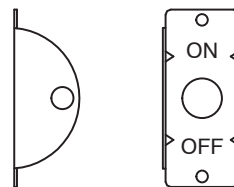

54-902

Hardware, Indicator Plate

Features:

- Nickel-Plated Steel
- Fits 15/32" [.469 (11.81)] Bushing